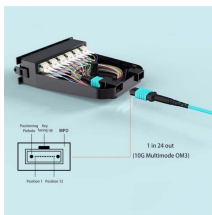

Made to TC-ER (Tray Cable, Exposed Run) standards, this crush- and impact-resistant cable eliminates the cost and hassle of installing conduit. It's ideal for exposed runs, such as from a cable tray down ...

Basor Electric, the premier choice for cable management solutions, delivers unparalleled quality and innovation in cable tray and ladder systems. With a diverse range of styles and materials, our ...

If it has excellent electrical continuity and is integrated in the installation's equipotential bonding system, a metal cable tray reduces the coupling's impact and thus contributes to good EMC of the electrical ...

Available in a range of insulation and jacketing types, our tray cables are suited for wet, dry, and hazardous environments, compliant with NEC Class 1 Division 2 standards for industrial areas.

Shop Our Inventory Of Cable Tray Online. Graybar Is Your Trusted Distributor For Cable Tray And Fittings.