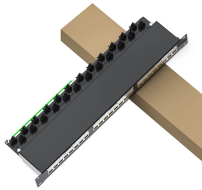

Cable slack in distribution box

Cable slack in distribution box

Discover our selection of Cable Slack Storage products. Our product experts are here to assist you. Get in touch with our team now.

A service loop in wiring refers to the practice of deliberately incorporating extra length, often called slack, into a cable run near a termination point or device.

Service loops are excess cable (slack) that is designed to be in addition to any cable needed for the actual planned drop (run) length and terminations. Service slack is found at both ends ...

The Slack Cable Storage is used to store cable reserves on poles/walls and in chambers. An integrated box holder is included. It provides the ability to enlarge diameter to accommodate bigger cable slack.

Factory-installed keepers minimize field assembly, and the product comes in a compact container for easy, efficient storage. The SLACKLOOP 33" Cable Storage neatly stores slack ADSS cables on ...

The PPC 2U Slack Storage Box fits in any 2U space with a minimum depth of 300 mm. It's made from aluminium and used in racks or cabinets where cable slack needs to be stored. The pivoting design ...

The integrated cable management tray, designed to accommodate up to 20 meters of cable slack, allows for organized cabling without the need for additional mounting hardware.

Save labor turn a two-man job into a one-man job by storing the slack cable loop in the box for easy access by a single technician when terminating communications cables.