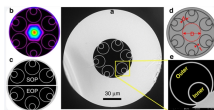

This guide covers the critical steps, from selecting the right electrical cable tray and performing accurate cable fill calculations to managing a safe cable pull through and ensuring all bonding and grounding ...

Learn the best practices for installing cables in trays. This guide covers essential steps, technical requirements, and key details for efficient cable tray installation.

Cable tray installed in a hazardous location must contain only those cables that are appropriate for this type of environment as defined in Chapter 5 of the NEC.

Cable Tray 90° Vertical Inside Bend, 24" Radius, 24" Wide, 6" High, Aluminum

It is designed for mechanical support and strain relief in long runs of cable and creates a smooth gradual bend for cable. Rail and stringer material is 16 ga steel tubing.