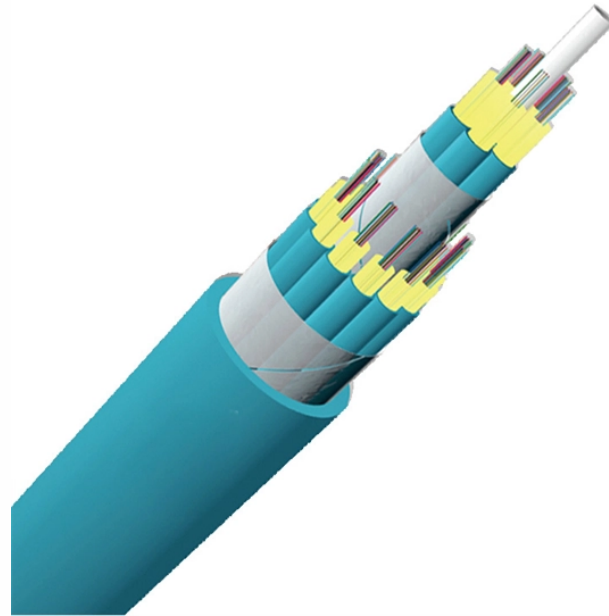

Cable U-shaped cable tray price

Cable U-shaped cable tray price

Transform your workspace with the sleek and sturdy metal under desk cable management tray, designed to tidy up your cords while adding a touch of sophistication.

From heavy power cable pathways on oil drilling platforms to data center cabling, explore Cablofil® Wire Mesh Cable Tray that's strong yet easy to install.

Find durable and precise U-Shaped Cable Trays at attractive prices, perfect for commercial and industrial cable management. Customizable sizes and finishes available.

Choose from our selection of cable trays, including over 850 products in a wide range of styles and sizes. Same and Next Day Delivery.

☐High-Quality Metal Cable Management Under Desk☐The under desk cable management contains two U-shaped channels cord organizer for desk crafted from pure metal, offering a high-end texture ...