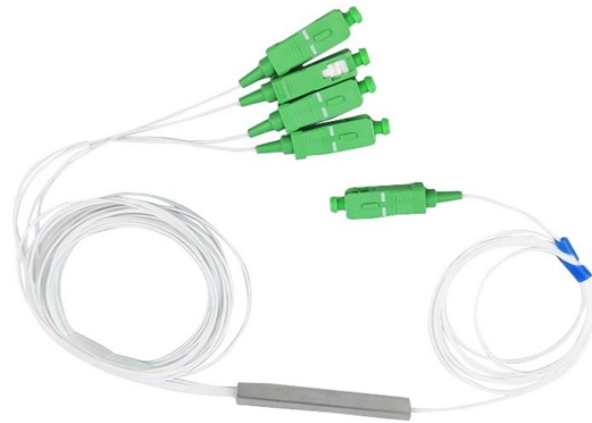

# **Cable Trays for Singapore Power Plant**

## Cable Trays for Singapore Power Plant

InMyArea is a top rated high speed internet service provider search and broadband comparison website built by the team at Consumer Brands.

Cable trays are typically used for light weight cable support, in addition to instrumentation and tubing. Cable ladders are preferred for supporting high volume or heavy cabling, especially if there are long ...

Wanco Perforated Steel Cable Trays are constructed using the highest grade of Electro-Galvanised Sheet Steel for Epoxy Powder coating and high grade hot rolled steel for Hot Dipped Galvanised ...

Compare cable TV and internet providers in your area. See plans, pricing, and bundles for every provider at your address. Find the best deals across 50 states.