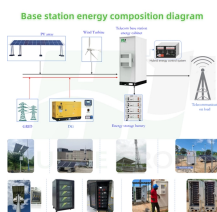

High-quality perforated cable trays & accessories for safe cable routing in industrial, commercial & infrastructure projects. Multiple sizes are available.

Browse a diverse range of cables built to withstand everyday use. Find fast-charging, data-syncing, and versatile solutions for your home, office, and beyond.