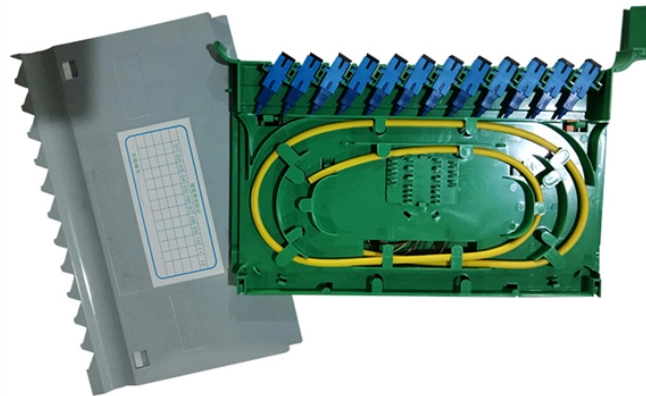

# Cable Tray Specifications and Installation Prices

## Cable Tray Specifications and Installation Prices

Cable tray length is selected based on the load to be supported, the distance between the supports (also referred to as the span), and handling and installation constraints.

Explore competitive cable tray pricing options featuring durable materials, easy installation, and scalable solutions for efficient cable management in commercial and industrial applications.

Hubbell's NEXTFRAME® Ladder Tray is the effective and widely used cable runway that supports and delivers bundles of cable between cabinets, racks, and closets, along walls, and suspended from ...

**More durable and robust**  
The outer layer is made of environmentally friendly PVC which is soft and elastic. It can be stretched without damage, so you can use it with confidence.

Cable tray pricing depends on materials, coatings, size, supplier margins, and order quantity —plus hidden costs like shipping and installation. This guide breaks down everything buyers ...