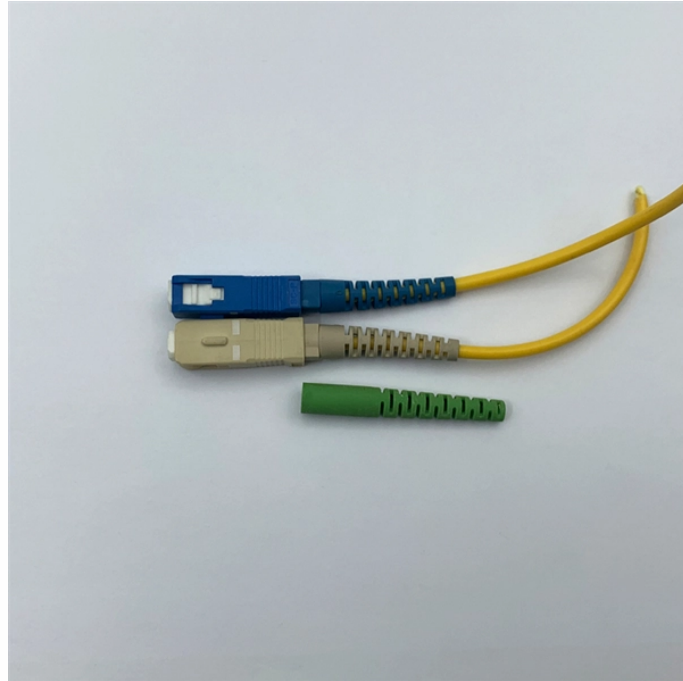

Cable Tray Auxiliary Tools

Cable Tray Auxiliary Tools

Each FLEXIPASS delivers friction-free, pass-through for your fragile fiber optic and large cables. Less damage and easier ergonomic pull.

This cable pulling roller can be installed on the inside or outside of the track, or the corner of the track. The rod can through smoothly with the help of the cable tray roller, and keep them from ...

Get the best cable tray installation tools for efficiency and safety. A complete guide covering cutting, drilling, measuring, and safety gear.

This cable pulling roller can be installed on the inside or outside of ...

Description:Cable tray pulley is an auxiliary tool for pulling cable and wires. the use of metal combined material, make the product more, this tool is easy for workers in the decoration of wiring, ...

Explore iTOOLco's cable tray rollers, designed for efficient installation and compatibility with various construction substrates. Enhance your cable management system today.

Cut, bend, and connect the wire mesh trays to route cable and hose in configurations such as curves, slopes, and tees. They are a lightweight option for organizing bundles of cable and hose while ...