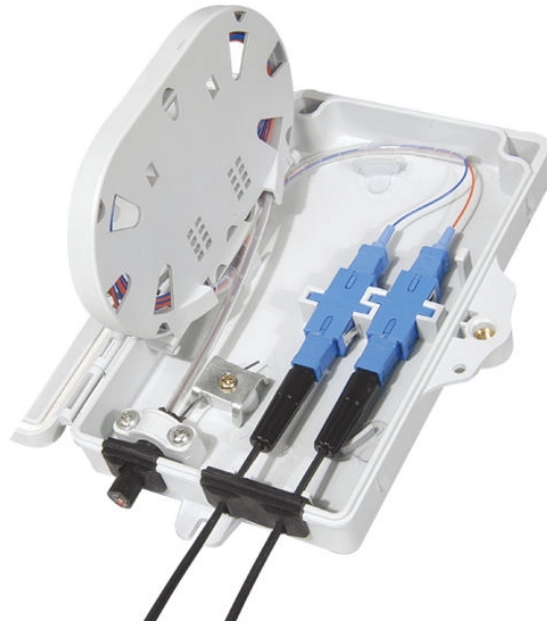

Cable Loss in Cable Trays

Cable Loss in Cable Trays

This guide discusses common cable tray problems, from loosening and corrosion to grounding issues and installation errors, along with strategies for prevention and resolution. ...

This comprehensive guide investigates the most frequent wire management challenges faced in real-world setups and demonstrates how the correct cable tray accessories may address ...

Cable tray, introduced in the mid 1940s, is a safe and economical solution for supporting requirements of electric power, signal, control, instrumentation and communication cables.

Overloading cable trays can lead to a breakdown of the tray, its connecting points and/or supports, causing hazards to persons underneath the cable tray and even leading to possible electric shock ...

Whether installed as stainless steel cable trays, these components offer durable and flexible solutions for routing cables safely. However, improper ...

Here we introduce various types of faults that may occur in cable trays and their solutions in details, hoping we can help you in some way.