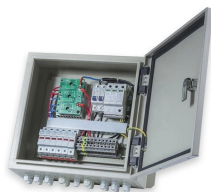

ABB cable distribution cabinets provide a robust and safe solution with uncompromised lifetime. They are designed for outdoor usage and verified to withstand external mechanical impacts according to ...