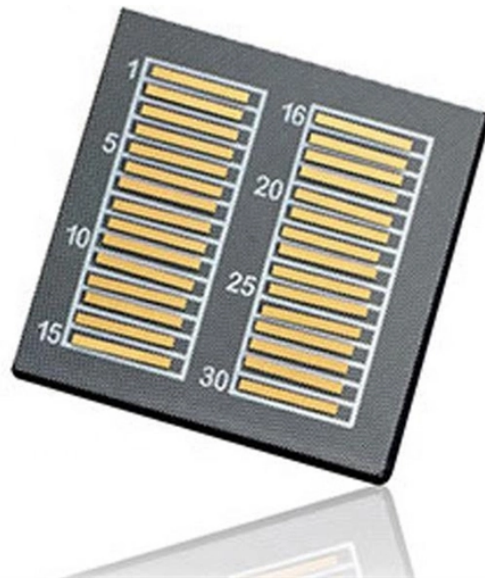

CN2 optical cable

CN2 optical cable

Pricing (USD) Filter the results in the table by unit price based on your quantity. Headers & Wire Housings DIP PLG 16 POS. GOLD. Headers & Wire Housings DIP PLG 16 POS. GOLD. A tariff of ...

The fiber optic duplex patch cable with LC PC to SC PC connectors is designed for OS2 single-mode applications. With an I-VH 2E specification and a fiber diameter of 9/125 μ , it enables low-loss data ...

Optical fiber cable with a single-mode cord assembly type connector for outdoor use with excellent weather resistance. The lineup includes 3 types of connectors: SC, FC, and ST.

At a wavelength of 850nm, it has been programmed, uniquely serialized, and data-traffic and application tested to ensure it is 100% compliant and functional. This active optical cable is TAA (Trade ...