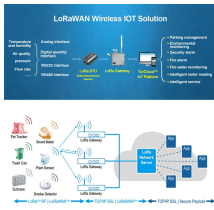

The table below lists the Cisco Pluggable modules in the Cisco ONS family that have reached end-of-sale or end-of-life status, followed by their replacement products.

Learn the latest 10G SFP price ranges, key cost factors, brand comparisons, and how to buy reliable 10G SFP modules at the best value.

Cisco SFP-10G-LR compatible 10GBASE-LR SFP+ transceiver. 1310nm, 10km SMF, 6dB budget. Cisco EEPROM coded, DDM, IEEE 802.3ae. From €12.