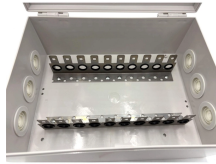

## CAD power distribution box capacity

## CAD power distribution box capacity

The GrabCAD Library offers millions of free CAD designs, CAD files, and 3D models. Join the GrabCAD Community today to gain access and download!

Discover all CAD files of the "Electrical Power Distribution" category from Supplier-Certified Catalogs SOLIDWORKS, Inventor, Creo, CATIA, Solid Edge, autoCAD, Revit and many more CAD software ...