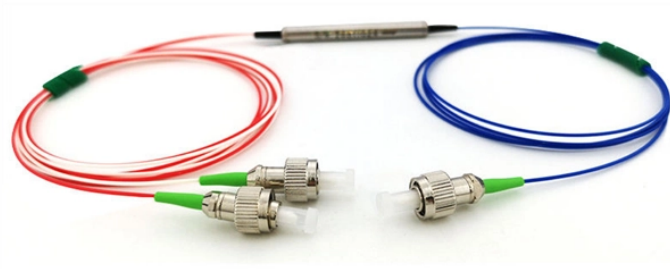

C-shaped steel price quote for cable trays

C-shaped steel price quote for cable trays

Discover the key factors affecting cable tray price per meter, including materials, demand, and competition. Get cost insights and future pricing trends.

LoRa handheld portable base station

Choose from our selection of cable trays, including over 850 products in a wide range of styles and sizes. Same and Next Day Delivery.

WBT's shaped crosswires eliminate cable stress by increasing the support of the cabling, yet still offers the same functionality of wire tray to cut and configure, and utilizes the same splicing and mounting ...

OM3 Fiber Patch Cable Family

C-channel is a type of steel that is automatically processed and formed by a C-shaped steel forming machine. It has the characteristics of thin wall, light weight, excellent cross-sectional performance, ...