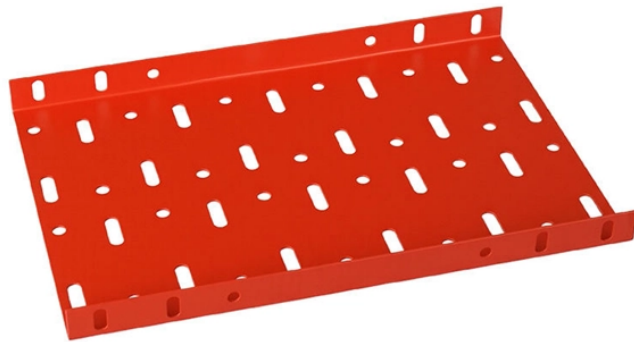

## Butterfly-shaped optical cables are used outdoors

## Butterfly-shaped optical cables are used outdoors

Butterflies are winged insects from the lepidopteran superfamily Papilionoidea, characterised by large, often brightly coloured wings that often fold together when at rest, and a conspicuous, fluttering flight.

Although it is said that outdoor single-mode butterfly fiber optic cable is widely used for long-distance transmission in integrated wiring, not many people have a deep understanding of its ...

Briticom™ offers a wide range of indoor and outdoor fibre optic distribution, patching and consumer cables – including Plenum, Riser and LSZH in all diameters. These are used to provide links to ...

In outdoor applications, strengthened butterfly cables with water-blocking layers or UV-resistant jackets are used to connect poles or building exteriors. These cables can withstand ...

PE outer sheath offers outstanding UV resistance for outdoor applications. Double-sided coated steel tape provides enhanced penetration resistance and an effective moisture-proof barrier. Ideal for ...