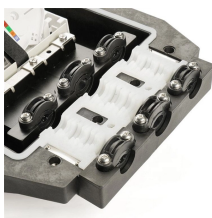

Available in various sizes and configurations, they suit a wide range of busbar types and installation requirements. Ideal for switchboards, distribution panels, and control gear setups. Explore reliable ...