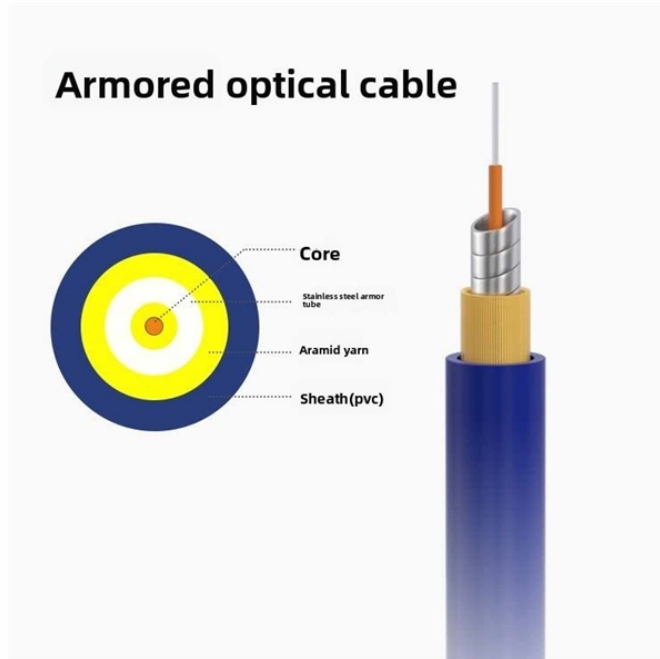

Busbar Connector Sheath Model and Specifications

Busbar Connector Sheath Model and Specifications

PowerPlane Bus Bar Power Connectors deliver high-current performance along with various configurations and feature options, making them applicable for a wide range of power-distribution ...

Amphenol offers high-performing, low-resistance Busbar connectors with designs to conveniently distribute power between busbars, cables, and circuit boards.

Standard Busbar Adapters without electrical connections include two connection clips. They are intended to form bigger platforms; for example: for reversing starters, starters with Smart Motor ...