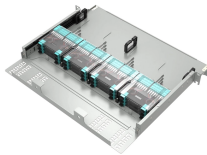

We offer Cable Tray in Burundi in different specifications at competitive market prices. Our range is customized and passes stringent quality tests, before reaching the market.