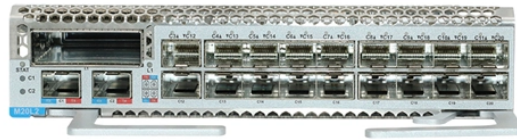

Burundi professional cable tray prices

Burundi professional cable tray prices

We are a one-stop shop for top-notch Electrical Cable Tray in Burundi. Our cable trays are manufactured from robust materials and rigorously tested to ensure they can withstand even the most demanding ...

Where to buy Cable Trays in Burundi Save 13%
200mm x 50mm x 2.44m Double Compartment Metal Trunking 0.0

Being one of the leading Cable Tray Manufacturers in Burundi, we work for customer satisfaction and design and deliver the standard and customized range accordingly. We have a comprehensive range ...