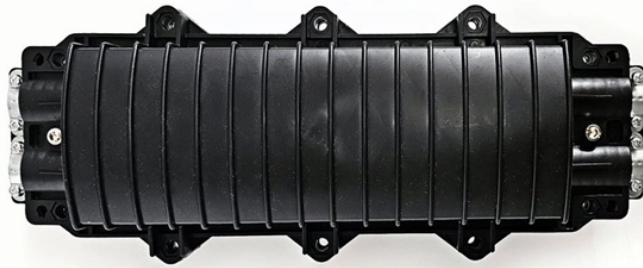

Burkina Faso Galvanized Ladder Cable Tray

Burkina Faso Galvanized Ladder Cable Tray

Straightsections of ladder type cable trays consist of two longitudinal side rails, connected by individual tranverse, or rungs, which are welded to the side rails or bolted in case of GI trays. This type of cable ...

Burkina Faso Galvanized wire mesh cable trays provide strong and durable support for electrical cables, ensuring easy installation, corrosion resistance, and reliable load-bearing capacity.

Being one of the leading Ladder Cable Tray Manufacturers in Burkina Faso, we work for customer satisfaction and design and deliver the standard and customized range accordingly. We have a ...