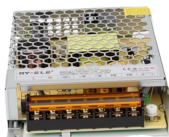

We, one of the well-known Ladder Cable Trays Suppliers and Exporters from Burkina Faso, offer a comprehensive range of cable trays manufactured using high-quality materials to ensure strength, ...