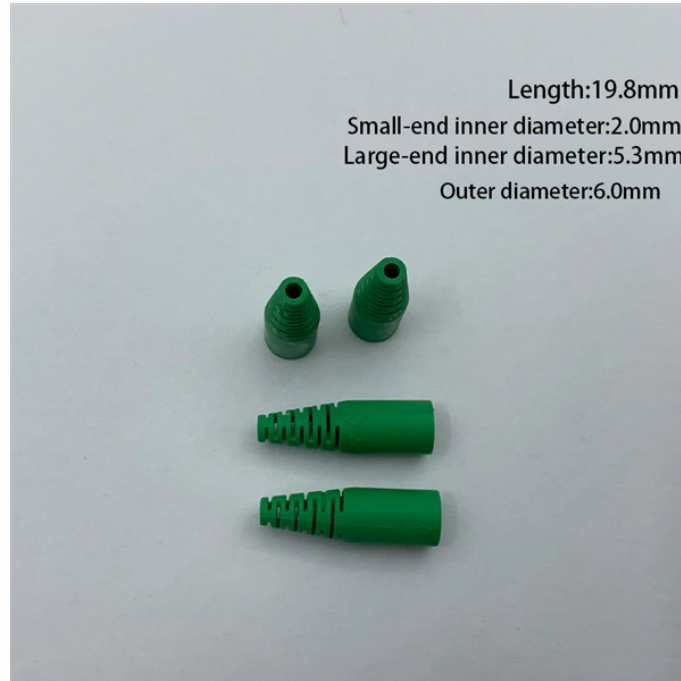

Brunei Flame-Retardant Cable Tray Company