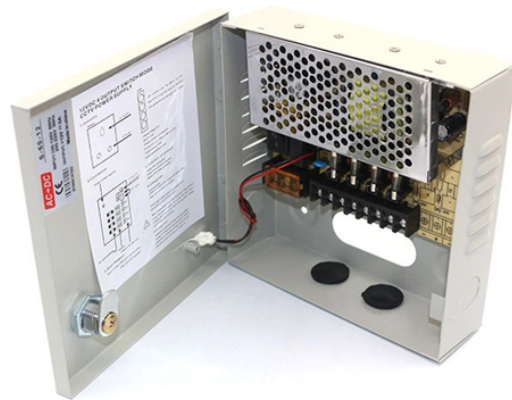

## Brunei Aggregation Switch

An 8-port, Layer 2 switch made for 10G SFP+ connections.

It is a networking tool called an aggregation switch that enables the consolidation of several network connections into a single link. This makes it possible to boost bandwidth and improve network ...

Shop new & used aggregation switches for high-traffic network environments, ensuring robust connectivity and efficient data handling.

AXIS D8308 Fiber Aggregation Switch is easy to install using standard Axis tools as AXIS IP Utility and AXIS Device Manager. It comes with an individual password, easy to use setup wizard, and a ...

An aggregation switch is a network device that consolidates traffic from multiple access switches, wireless access points, or other edge devices and ...

HPE Aruba Networking CX 5420 Switch Series Layer 3 modular chassis with half-width slot granularity, MACsec capability and high-power PoE switches for access, core and aggregation deployments.

To prevent illegal intrusion, interception, and access to the network by bad information or other network devices, the aggregation switch can select enterprise-level switches that support ...

Zyxel CX4800-56F high-density 100G/25G Layer 3 aggregation switch with Nebula cloud, 4.0 Tbps capacity, and high-availability system design.