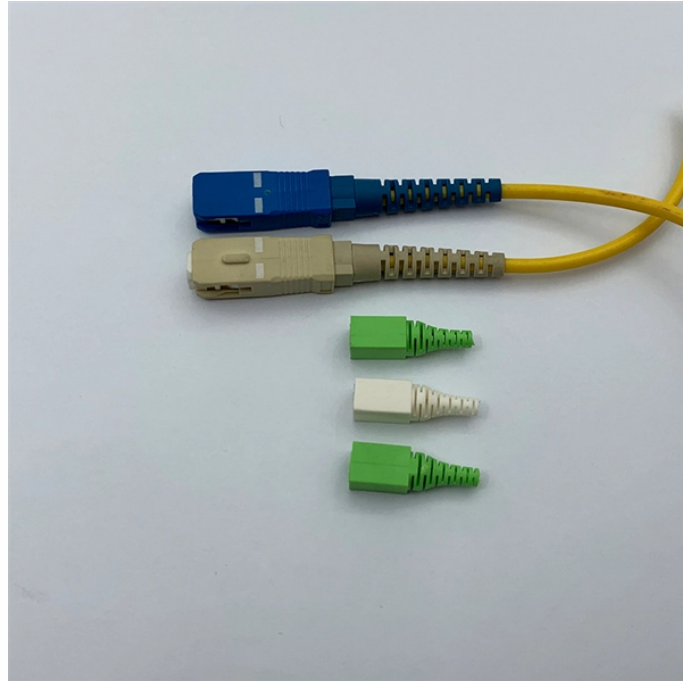

Brown fiber optic patch cord

Brown fiber optic patch cord

15 Meters SC/APC to SC/APC Fiber Optic Internet Cable, Armored Single Mode Patch Cable, Fiber Optic Jumper Optical Patch Cord - SIMPLEX - 9/125um - OS1/OS2 Compatible, LSZH Black

Shop Our Inventory Of Fiber Patch Cables Online. Graybar Is Your Trusted Distributor For Patch Cables.

Get low-loss fiber patch cables & cords with various connector options that support fiber optic cabling up to 400G. 100% tested. Customized cables available.

Select from a range of fiber optic cables engineered for high-speed data transmission, ensuring superior bandwidth and minimal signal loss over long distances in any network environment.

They are available in multimode (OM1, OM3, OM4, OM5) and single-mode (OS2) fiber types, with a range of SC, ST and LC connectors. Our premium option offers low insertion loss and custom length ...

Our high performance single-mode fiber optic cable with precision ceramic connectors. ITEM# EFE080-003M, EFE080-001M, ... Premier Single Mode Patch Cables for long distances. ITEM# EFE080 ...

CERTIFIED TECH SUPPORT: To help you in product selection & fiber installation concepts, all of our Sales Technicians and Support Personnel are Certified Fiber Optic Installers.