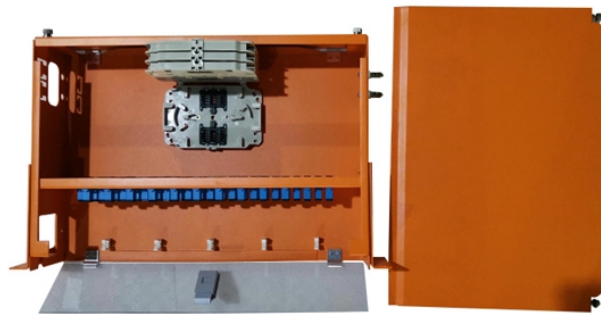

## Broadband Optical Distribution Box

Overview AZE's Fiber optical distribution box is used as a termination point for the feeder cable to connect with drop cable in FTTx communication network system. The fiber splicing, splitting, ...

OTRANS is a leading fiber optic distribution box manufacturer. We offer a wide range of 1-24 core FDB boxes and ODF cabinets for indoor/outdoor FTTX deployment. Durable, IP65 rated, and easy to ...

This 16 Ports Pre-Connectorized Optical Fiber Distribution Box is the ideal HUB solution for modern FTTx, ODN, and pre-connectorized network architectures, providing efficient fiber management, fast ...

Fiber Optic Distribution Box, 12 Port Wall Mount Enclosure with 12 SC APC Adapters, Singlemode, FTTH, IP65 Waterproof Outdoor/Indoor Use - 9.45" x 8.66" x 2.56"

The fiber splitter distribution box supports fiber splicing, splitting, distribution, "three in one" and fiber optic distribution box also offers solid protection and fiber cable management for FTTx network ...

Optical Distribution Box (ODB-96): This outdoor-rated wall mount enclosure is designed for FTTx networks in single dwelling, multi-dwelling and multi-tenant applications for up to 96 subscribers.

PPC's fiber enclosures, distribution boxes, cabinets, hubs and terminals are available in multiple sizes and can be configured for any type of FTTx application.