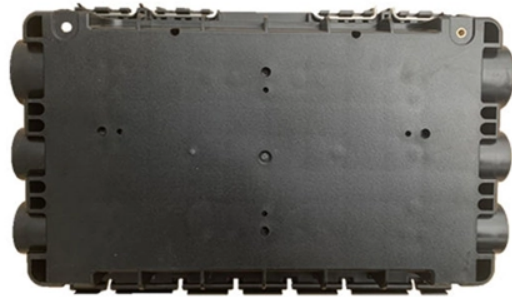

Broadband Fiber Distribution Box and Router

Broadband Fiber Distribution Box and Router

Fiber optic distribution boxes play a pivotal role in telecommunications by serving as connection points for fibers from multiple directions. This allows seamless ...

CommScope wall boxes offer efficient fiber connectivity. Easy installation, versatile sizes, and superior cable management.

Contact us for a free quote on a variety of fiber optic distribution hubs. We have rack rail cabinets as well as splice hubs. We also provide custom telecom solutions.

Whether you need a compact indoor splice box or a large-scale outdoor fiber distribution hub, we deliver solutions engineered for durability, security, and long-term network performance.

Fiber Optic Distribution Box, 6 Port Wall Mount Enclosure with 6 LC Duplex Adapters, Singlemode, FTTH, IP65 Waterproof Outdoor/Indoor Use - 8.27" x 5.31" x 1.57"