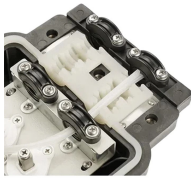

Bridge is a trick-taking card game played in teams, meaning that each player must place a card face-down on the table (or screen when playing virtually) and that the best cards “win” that round. A game ...