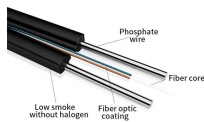

The high performance and low power of the 400G QSFP-DD ULH module make it an optimal choice to extend Routed Optical Networking use cases to regional and ultra-long-haul ...