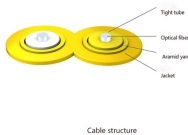

This Eaton Type BR 200-Amp 40-Space 80-Circuit Load Center is a Plug-On Neutral (PON) design that is specially engineered for quick, easy, and clean installations.

Breaker boxes are central components of electrical systems and help distribute power and manage circuits within a building. They house circuit breakers that control electricity flow to different areas of ...

Find Type BR breaker boxes & parts at Lowe's today. Shop breaker boxes & parts and a variety of electrical products online at Lowes .

This Eaton Type BR 200 Amp 30-Space 60-Circuit Indoor Main Breaker Load Center Value Pack houses the branch circuit breakers and the wiring required to distribute power to individual circuits.

Specially designed for easy installation, Eaton's BR 1-inch loadcenters house the branch circuit breakers and the wiring required to distribute power to individual circuits. They serve as main breaker for ...

Specially designed for easy installation, Eaton's BR load centers house the branch circuit breakers and the wiring required to distribute power to individual circuits.

Accepts standard BR full-size, tandem, or quad circuit breakers and BR plug-on neutral circuit breakers Plug-on neutral design for faster and cleaner installation