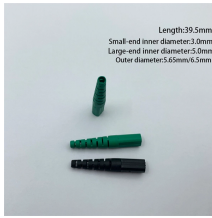

Box-type optical splitter with insert type

Box-type optical splitter with insert type

Fibermart provides 1x8 Fiber Splitter Box 8 Fiber Type A Optical Distribution Box with good price & quality! 100% Tested and Free Shipping!