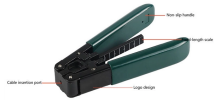

As one of the foremost Cable Tray Exporters and Suppliers in Botswana, we offer our complete range at competitive market prices. Send us your enquiry to know more.