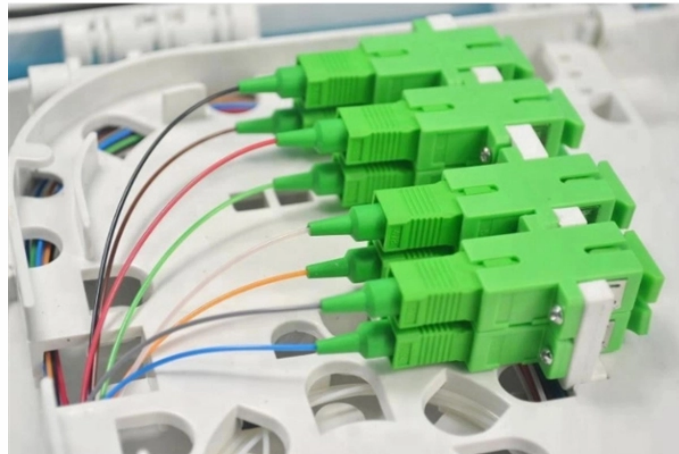

Botswana Supplier of Compatible 10G Fiber Ethernet Switches

Botswana Supplier of Compatible 10G Fiber Ethernet Switches

Shop the NETGEAR 10-Port PoE Gigabit Ethernet Smart Switch GS510TPP at Ubuy Botswana. Managed, with 8 x PoE @ 190W, 2 x 1G SFP ports, Desktop or Rackmount, and Limited Lifetime ...

LoRawan outdoor base station

Explore FS 10Gb Switches, designed to meet campus network access/aggregation needs, featuring comprehensive protocols, scalability & reliable redundancy.

We help organizations across Gaborone, Francistown, Maun, Serowe in Botswana build fast, secure, and fully connected networks using 100% authentic Cisco hardware.

Ideal for industrial automation, smart campuses, and enterprise networks, our switches feature ruggedized enclosures, Layer 2 or Layer 3 functionality, and flexible power inputs (AC/DC) for ...

Managed and unmanaged Layer 2 and Layer 3 fiber optic Ethernet switches. With 10G SFP+ fiber optic transceiver modules, they meet your highest bandwidth demand.

Equipped with 2.5G ports and an additional 10G Ethernet, this switch ensures rapid data transfer, ideal for bandwidth-intensive applications and future-proof networking needs.

Equipped with 12 ports supporting 10G fiber connections, this switch ensures lightning-fast data transfer, ideal for high-bandwidth applications and networks requiring robust performance.