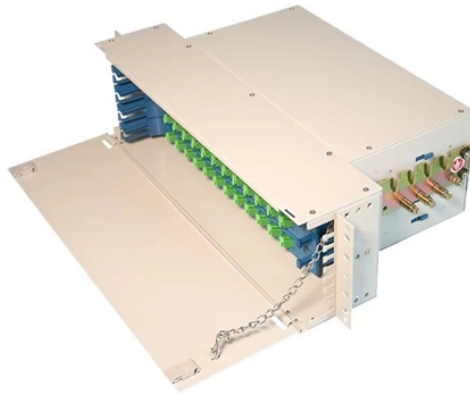

Botswana Fiber Optic Terminal Box Price Quote