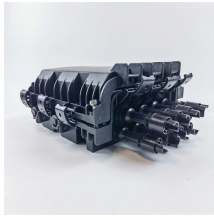

## Blade Fiber Optic Sensor

## Blade Fiber Optic Sensor

Calibrate and validate FOS measurements for open-water deployment on the rotor assembly of the open-source tidal energy converter (OSTEC). The applied flapwise, edgewise, and pitch moments ...

SmartBlade is a high-performance, robust and low-cost system for measurement of blade root loads for wind turbines. Get in touch with us today for more information...

Digital Fiber Optic Sensor FS-V30 series What is a Fiber Optic Sensor? A fiber optic sensor is an instrument that measures light from an LED (or other device) for detection purposes. These devices ...