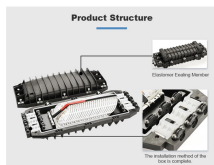

This is a black 1000 foot spool of indoor/outdoor rated Corning fiber optic distribution cable intended for long distance runs at high speeds. It is composed of 24 singlemode fibers (9 micron core) inside a ...