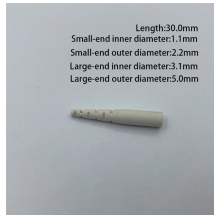

Compliant with TIA/EIA 455-220A and IEC 60793-1-49 standards, this cable fits existing infrastructure and supports legacy and LED systems. With a fire-retardant, low-smoke PVC or FEP jacket, this ...