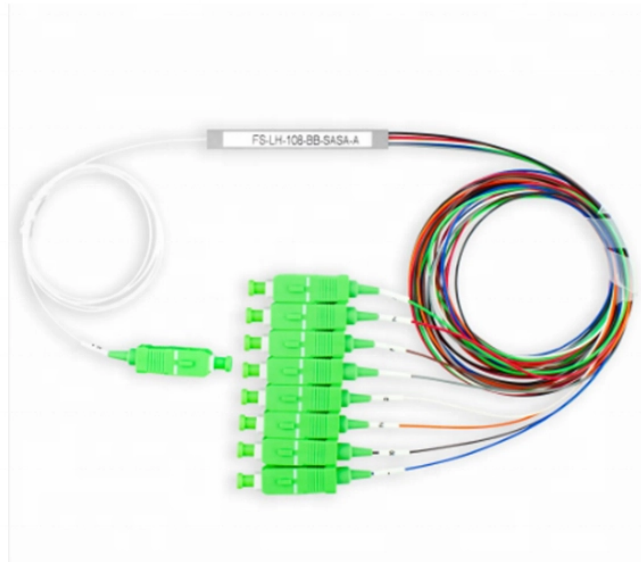

Black fiber optic cable models

Black fiber optic cable models

Introducing our 500-foot Black 48 Fiber Optic Cable, leveraging Corning ClearCurve OM3 technology for unparalleled networking performance. Designed for both indoor and outdoor use, this plenum-rated ...

When it comes to Black Fiber Optic Cable, you can count on Grainger. Supplies and solutions for every industry, plus easy ordering, fast delivery and 24/7 customer support.

Compliant with TIA/EIA 455-220A and IEC 60793-1-49 standards, this cable fits existing infrastructure and supports legacy and LED systems. With a fire-retardant, low-smoke PVC or FEP jacket, this ...

in Fiber Optic Cables 10Gtek 30M (98.4ft) Fiber Optic Cable LC-LC OM3 Duplex Multimode 10G Fiber Cable 50/125 2mm Fiber Optical Jumper Color: 1 Pack Connector Number: 2 Model #: OM3-LC-LC ...

This is a black 1000 foot spool of indoor/outdoor rated Corning fiber optic distribution cable intended for long distance runs at high speeds. It is composed of 24 singlemode fibers (9 micron core) inside a ...