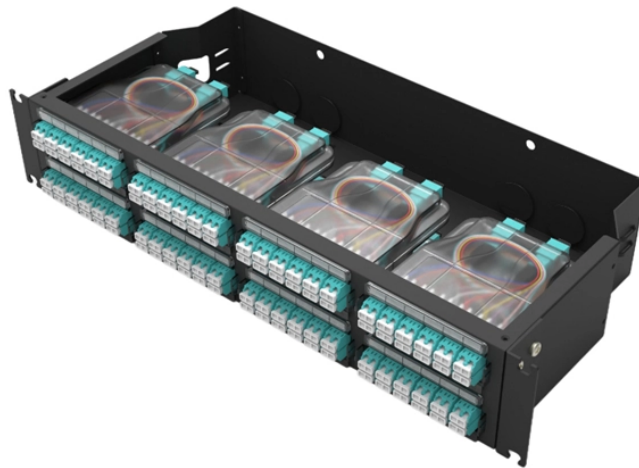

Best strong power distribution box

Best strong power distribution box

Hey there! If you're scratching your head over which distribution box to pick for your home or project this year, you're not alone. These unsung heroes of your electrical setup are like the nerve ...

Lex Products offers a full range of portable power distribution boxes and units, specifically engineered for indoor and outdoor use for the entertainment, industrial and military industries. Our power distribution ...

When selecting a power distribution box, assess your typical loads, generator size, and outdoor exposure. A box with a robust inlet, multiple GFCI outlets, and weatherproof protection ...

For reliable, safe, and convenient power distribution on construction sites, events, and workshops, a quality electrical power distribution box is essential. This guide highlights five top options, ...

This article compiles top portable power distribution boxes suitable for job sites, events, and temporary power setups. It highlights key features like GFCI protection, rugged enclosures, and ...

Need reliable power solutions? Discover the top 10 distribution boxes with GFCI outlets, weatherproof builds, and expandable setups. Essential for contractors and outdoor events.