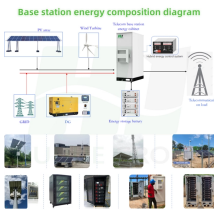

Find your fiber optics patch cable easily amongst the 52 products from the leading brands (HUBER+SUHNER, Ocean Insight, METZ CONNECT, ...) on DirectIndustry, the industry specialist ...

We cut through the noise and reviewed the Top 5 Manufacturers globally. Whether you need the absolute best brand name or the best factory-direct price, one of these five is your answer.