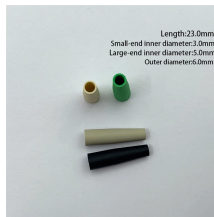

Belize tubular busbar connectors

Belize tubular busbar connectors

According to the type of busbar used, it is divided into rectangular, grooved, tubular busbar and soft busbar fixing fittings. Applicable to fixed fittings with a voltage of 330KV and above, and no visible ...

MGT type T-connectors are used to fix or hang bus-bars on insulators at the substation, including rectangular channel, tube bus and cable supports in accordance with bus type.

Available in copper and aluminum, sheet, bar and rod form options. Feature braided cables that provide flexibility. Available in rounded rope braids that offer 360-degree movement. They are often used in ...

The range includes connectors, clamps and hardware for tubular aluminium busbars in both bolted and welded solutions as requirements dictate. Our customers can be reassured of achieving their ...

These board-to-busbar connectors are designed to meet OCP V3 power distribution architecture standards and are ideal for use in power shelves, BBUs, server/storage sleds, EV ...