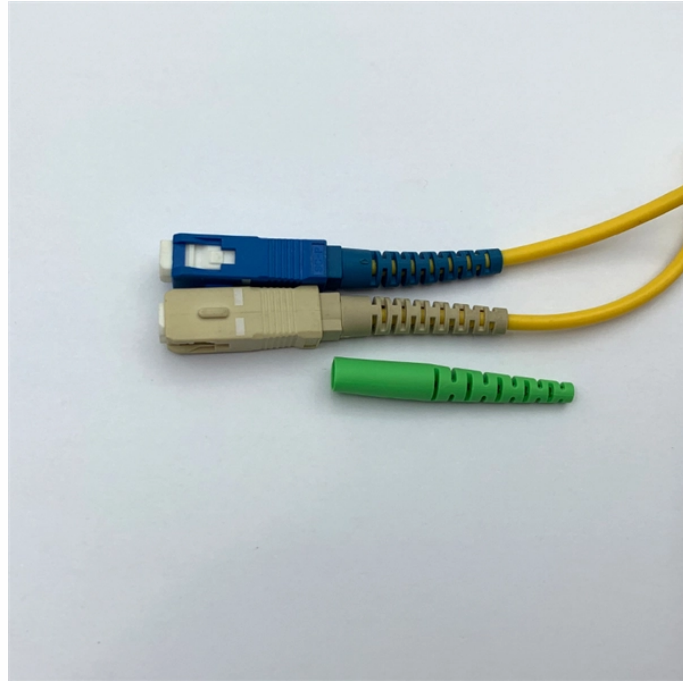

Belgian professional explosion-proof distribution box price quote

Belgian professional explosion-proof distribution box price quote

We supply certified explosion proof distribution box & Atex Transformer -Appleton, ATKON, CZ, CEAG, brands for safe and reliable industrial use.

Sum up the total cost of components, add a factor based on your production and management costs plus desired profit, and then provide an external quote. Explosion-proof ...

BARTEC offers one of the most extensive ranges of explosion-proof and substance-resistant components, devices, and systems for controlling, switching, and connecting for hazardous areas ...

The boxes can be combined and installed freely to save space and meet the requirements of various distribution systems. Client requirements incorporated on request.

These explosion proof junction boxes / terminal boxes, plugs, sockets & connectors are for use in explosive atmospheres in compliance with the ATEX 94/9/EC Directive and IEC.

Atex control stations, explosion protected control units and distribution boxes made stainless steel maritime grade AISI 316L or AISI 304L. Atex Delvalle provides a custom build facility for Hazardous ...