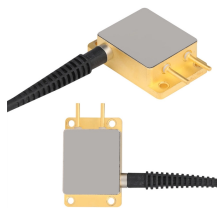

Buy Cable Trays products wholesale at BigBuy. Leading wholesaler and dropshipping supplier in Europe with available stock and competitive prices.