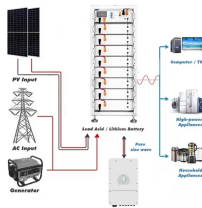

Splice boxes ensure continuously reliable real-time data transmission. With their compact and uniform design, the splice boxes for both the DIN rail and 19" mounting provide ample interior space for the ...