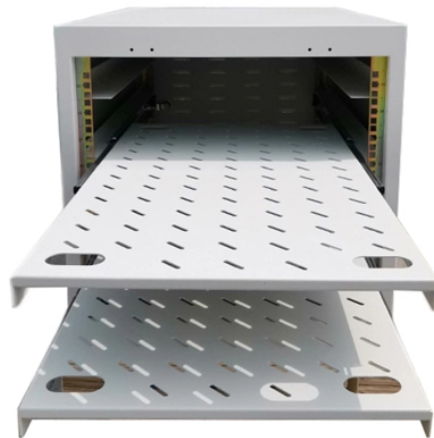

Belgian imported 12-core optical cable splice box wholesale

Belgian imported 12-core optical cable splice box wholesale

Fiber optic wall boxes and splice boxes by Telegärtner offer a maximum amount of ports using a minimum of space. Based on Telegärtner's decades of experience, they offer easy and reliable ...

Splice boxes ensure continuously reliable real-time data transmission. With their compact and uniform design, the splice boxes for both the DIN rail and 19" mounting provide ample interior space for the ...

The 12 Port Fiber Distribution Box can connect up to 2 optical cables, providing space for distributors and 12 fuses. It is equipped with 12 SC adapters and can work in outdoor environments.

The 12 cores plastic fiber optic distribution box provides a protected connection ...

The 12 fiber fiber splice box is a protective enclosure for splicing up to 12 optical fibers, commonly used in outdoor and indoor fiber optic installations. This guide explains its uses, selection criteria, and user ...