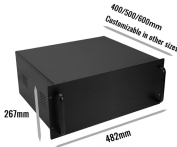

The switch includes 100Gbps uplink technology and is ideally suited for deployment at the aggregation or server access layer of large enterprise data centers or at the core layer of medium-sized enterprises.