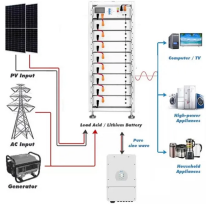

Keep your cables safe and organized with our high-quality cable trays. Cable Trays are important for ensuring the protection of the wiring system and supporting insulated electric cables used for ...

Cablofil is the global gold standard for total cable management. Explore the one-stop shop for innovative, fast, and dependable cable management systems including wire mesh tray, ladder cable ...