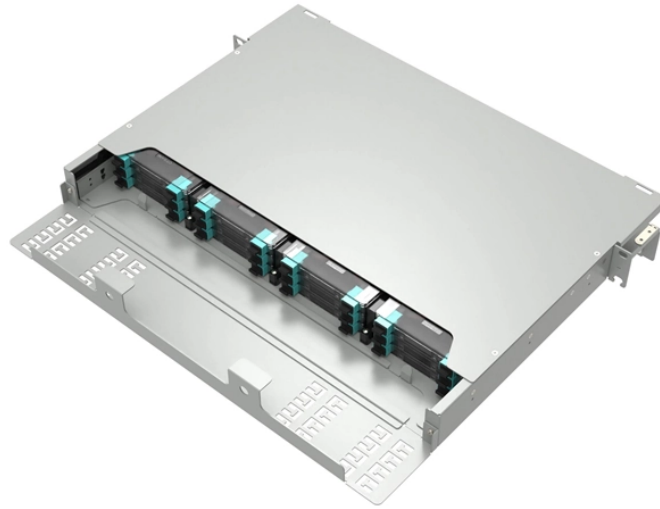

Belgian Straight-through Cable Trays

Belgian Straight-through Cable Trays

These trays are designed to hold and support various types of cables, including power cables, data cables, and communication cables. The cables are placed inside the trays and can be easily routed ...

DKC is a European leader, and offers a comprehensive range of cable tray systems and energy protection, transport and distribution solutions for civil and industrial infrastructures.

Choose from our selection of cable trays, including over 850 products in a wide range of styles and sizes. Same and Next Day Delivery.

Metal cable trays offer a durable solution for keeping cables in place, ensuring easy maintenance and scalability tailored to the changing needs of electrical systems. Contact us to order this item.

Niedax Belgium was founded in 2005 as a subsidiary company of the Niedax Group, with its head office located in Germany. The Niedax Group has more than 100 years of experience in the production of ...

Keep your cables safe and organized with our high-quality cable trays. Cable Trays are important for ensuring the protection of the wiring system and supporting insulated electric cables used for ...

Cablofil is the global gold standard for total cable management. Explore the one-stop shop for innovative, fast, and dependable cable management systems including wire mesh tray, ladder cable ...