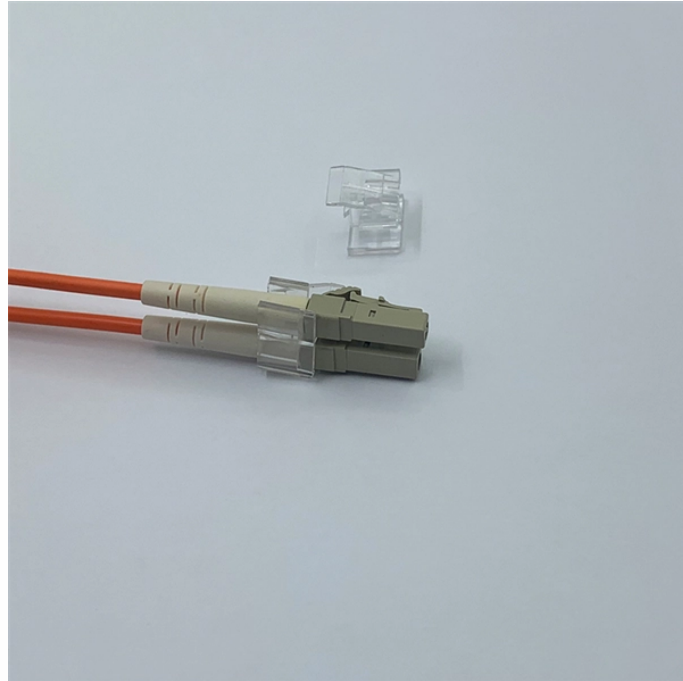

Belgian LPO optical module NRZ