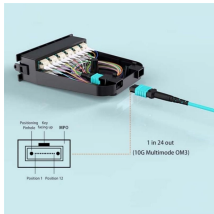

Tools: Power drill, hammer drill (for concrete), wrench set, measuring tape, level, hacksaw or angle grinder (for cutting trays), and a file (for deburring). Materials: Cable trays, couplers ...

Discover the essential guide to cable tray systems. Learn about ladder, trough, and wire mesh types, key components, and expert installation tips for safe and organized cable management.

Hubbell's NEXTFRAME® Ladder Tray is the effective and widely used cable runway that supports and delivers bundles of cable between cabinets, racks, and closets, along walls, and suspended from ...

Step-by-step on-site guide: learn how to plan, mark, support, and install cable trays correctly, from shop drawing approval to final checks.