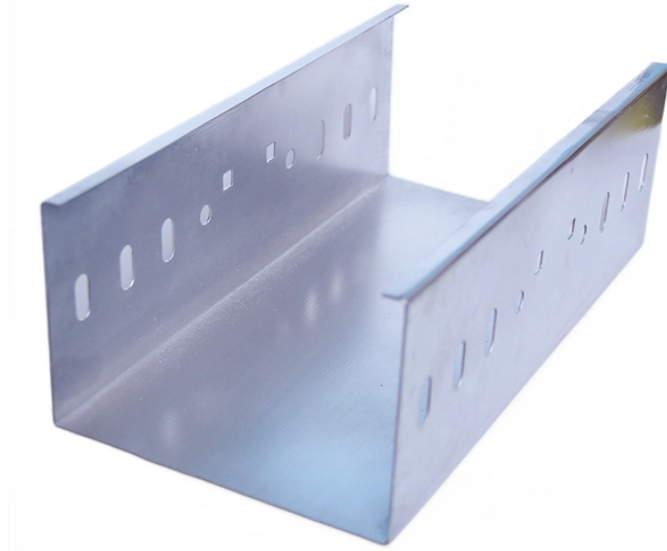

# **Barbados Warranty Pluggable Optical Module 25G**

## Barbados Warranty Pluggable Optical Module 25G

Each SFP28 transceiver module is individually tested in targeted switch, it is fully compliant with the SFP28 MSA, CPRI and eCPRI standard. Featuring low power consumption, high speed, this 25G ...

Our 25G SFP28 ER Optical Transceiver selection is the perfect option for transmitting high-speed data transmission over long distances. These Single-Mode Fiber Optical Transceivers are equipped with ...