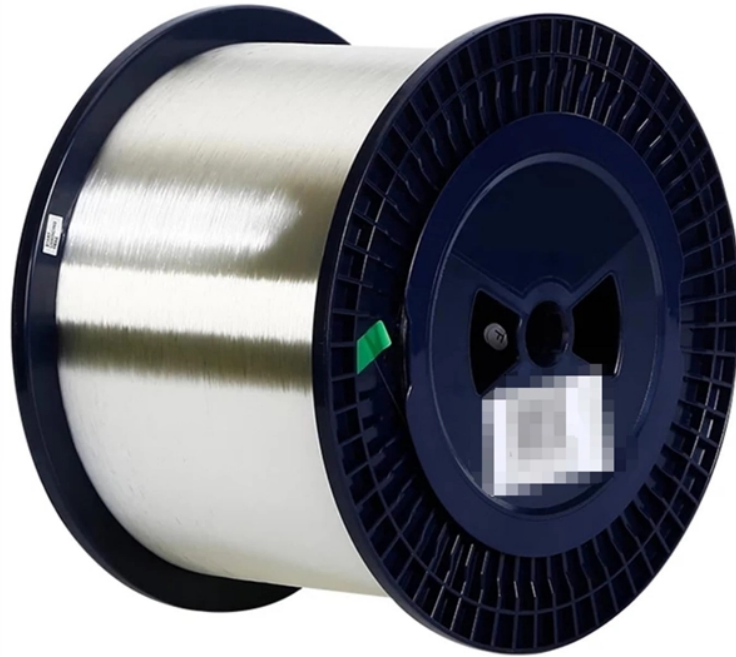

Barbados Explosion-proof Distribution Box Distributor

Barbados Explosion-proof Distribution Box Distributor

LoRawan outdoor base station

Warom specializes in manufacturing explosion-proof electrical equipment, with products covering explosion-proof lighting fixtures, explosion-proof distribution boxes, explosion-proof control ...

“Heathersway” Crn. Culloden Road St. Michael Barbados BB14018 Telephone: +1 (246) 436-5813 WhatsApp: +1 (246) 836-1005 Fax: +1 (246) 427-8034 E: info@gdibarbados * * *

Atex control stations, explosion protected control units and distribution boxes made stainless steel maritime grade AISI 316L or AISI 304L. Atex Delvalle provides a custom build facility for Hazardous ...

These are available in a range of materials including Stainless Steel, GRP & Sheet Steel from IP42 (Indoor) to IP 66 (Outdoor) Applications.

The boxes can be combined and installed freely to save space and meet the requirements of various distribution systems. Client requirements incorporated on request.

All explosion-proof enclosures, lighting or power distribution boxes are manufactured using the latest technologies, both mechanical and electrical, using materials able to resist in most highly corrosive ...