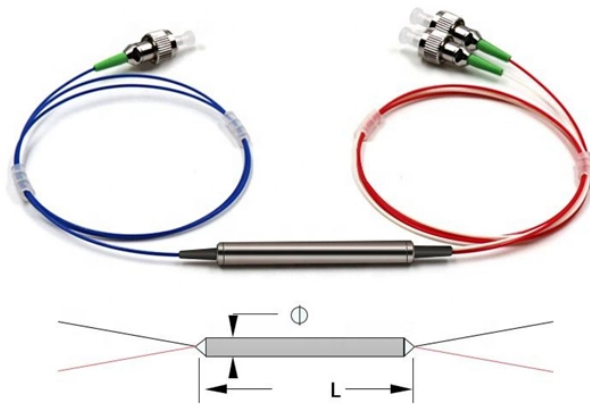

Bangladesh Zhengda Cable Tray Supply

Bangladesh Zhengda Cable Tray Supply

Ladder Cable Trays & Accessories in Bangladesh
We manufacture the best ladder cable trays and their accessories in Bangladesh. We also supply high quality ladder cable trays in Bangladesh. Standard ...

Our cutting-edge cable tray systems were developed to provide unmatched safety and ease of maintenance in Bangladesh. Our cable trays are long-lasting, resistant to corrosion, and suitable for ...

We supply corrosion-resistant, fireproof, and heavy-duty cable trays that meet international standards (BS, IEC, ASTM). Our products are designed to withstand harsh environments, ensuring long-term ...

High-quality cable trays in Dhaka by JRC Powertech. Custom sizes, ...

Metallic cable trays are designed & manufactured for the safe and easy laying of cables from one position to another compliant to NEMA standard. SYSTECH has designed the best cable trays & ...