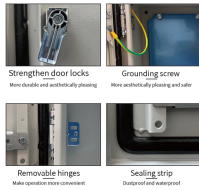

Bangladesh Complete Distribution Box Custom Manufacturer

✓ IP65/IP55 OUTDOOR CABINET

✓ OUTDOOR TELECOM CABINET

✓ OUTDOOR ENERGY STORAGE CABINET

✓ 19 INCH

Bangladesh Complete Distribution Box Custom Manufacturer