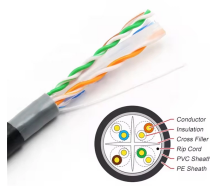

Bahamas Power Distribution Box Specifications and Dimensions

Bahamas Power Distribution Box Specifications and Dimensions

We use cut-edge tools and modern machinery to manufacture premium quality Electrical Panels, LT Distribution Panels, Cable Bus Ducts, Power Generators, and Electrical Transformers in Bahamas.

From residential 100-amp panels to massive 600 amp main distribution panels in commercial facilities, this comprehensive guide will help you understand distribution board types, ...

19180008 Rugged temporary power cords for use with the X-Treme Box™ to handle 50A 3-Pole/4-Wire 125/250v AC, safe appliance extension cords, cords for use in disaster recovery, restoration, ...

Product Structure and Dimensions. The XL-21 type low-voltage power distribution cabinet is an indoor wall-mounted, single-sided front-opening distribution device. Its basic structure is made of bent steel ...

Explore standard panel sizes, applications, and key differences for residential, commercial, and industrial use.

Bahamas power strips and PDU power distribution units for surface mount, rack mount and general purpose applications. Multiple outlet power strips are manufactured in accordance to Bahamas ...