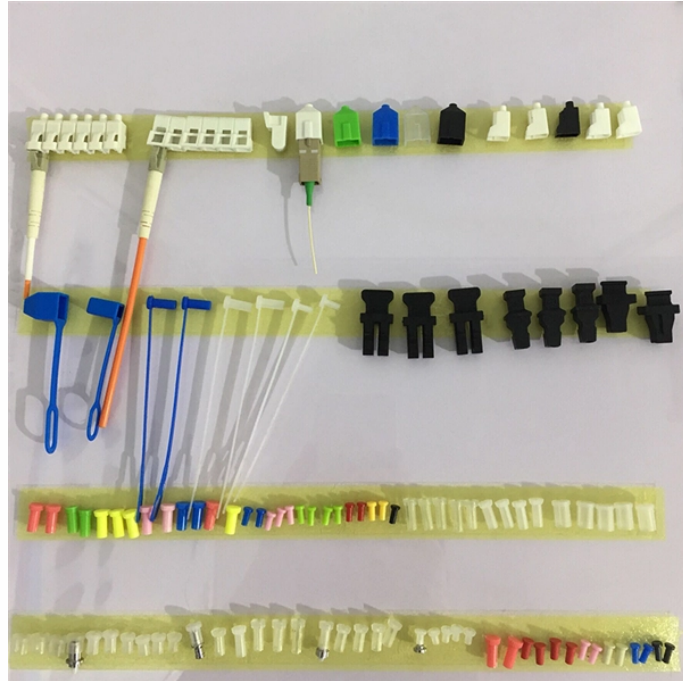

Bahamas Network Bridge

Bahamas Network Bridge

Minister of Works and Family Island Affairs, the Hon. Clay Sweeting recently gave an update on the National Bridge Connectivity Project. Through the initiative the government is seeking ...

To further safeguard Eleuthera's network, Cable Bahamas is moving forward with a multi-phase on land underground trenching initiative designed to protect fibre infrastructure from ...

The Ministry of Works and Family Island Affairs is pleased to announce the development of a National Bridge Program, a transformative infrastructure initiative aimed at enhancing ...