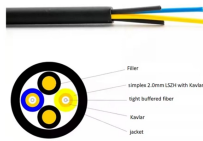

Bahamas FOB Price DAC High-Speed Cable QSFP-DD

Bahamas FOB Price DAC High-Speed Cable QSFP-DD

High-speed Volex Direct Attach Copper (DAC) cables deliver reliable, energy-efficient data transfer for data centers. Customizable, tested and ready to deploy.

QSFP56 (Quad Small Form-factor Pluggable 56) DAC is an advanced optical transceiver cable designed for high-speed data transmission in networking and data center applications. It represents ...

It provides low-power, short-distance interconnect applications, and the cable is capable of transferring data at rates up to 14Gb/s per channel, providing aggregation rates of 56Gb/s.

FiberMall Twinax DAC Breakout Cables solutions support aggregate data rates up to 400Gbps for data center networking applications, which is low insertion loss.

Every 40G QSFP+ to QSFP+ Active DAC cable is individually tested on a full range of Customized equipment and passed the monitoring of HiFiber's intelligent quality control system.