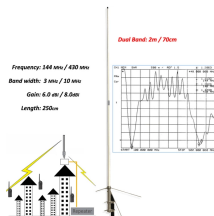

Our advanced cable tray production line is engineered to provide automated forming, punching, and cutting processes for various types of cable trays, including perforated, ladder, and solid-bottom trays.